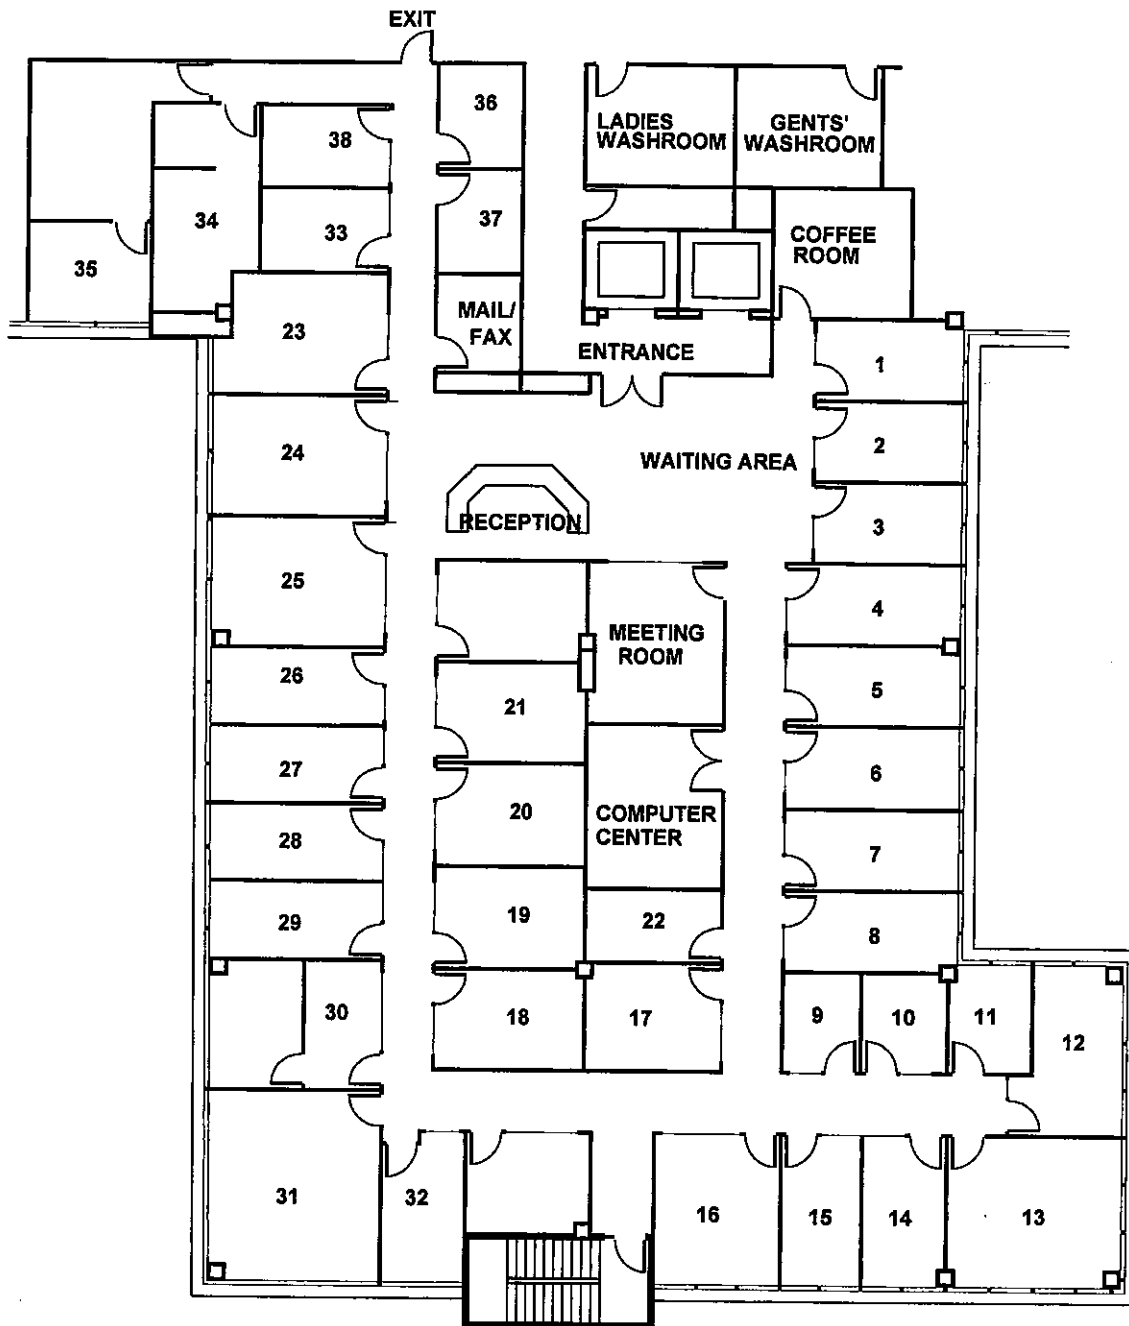

FLOOR PLAN

Central Park Business Centre

#300 – 3665 Kingsway, Vancouver, BC V5R 5W2
Telephone: 604-435-2500 • Fax: 604-435-8181
www.executivesuite.ca

A Member of the Elite Group of Business Centres